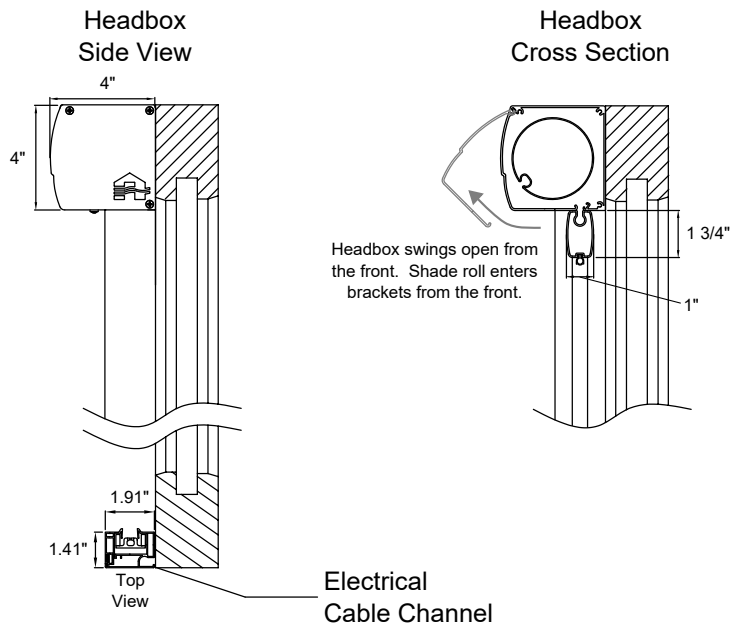

	W x H
Headbox	4" x 4"
Max Shade Dimension	157.5" x 106.3" OR 118" x 138"
Max Blackout Dimension	78.75" x 106.3"
Bottom Rail (Hembar)	1" x 1.75"
Side Channel	1.41" x 1.91"
Coupling Side Channel	2.32" x 1.91"
Maximum Fabric Thickness for Max Height of 138"	.022"

Measuring for Order
(Use ZipShade 100 Order Form)

Order Height =
headbox height (4") +
hembar protrusion (1 3/4") +
opening height

Order Width =
2x side channel width (2 7/8") +
opening width

Enter on ZipShade 100 Order Sheet
and Select Options, Fabric, Etc.